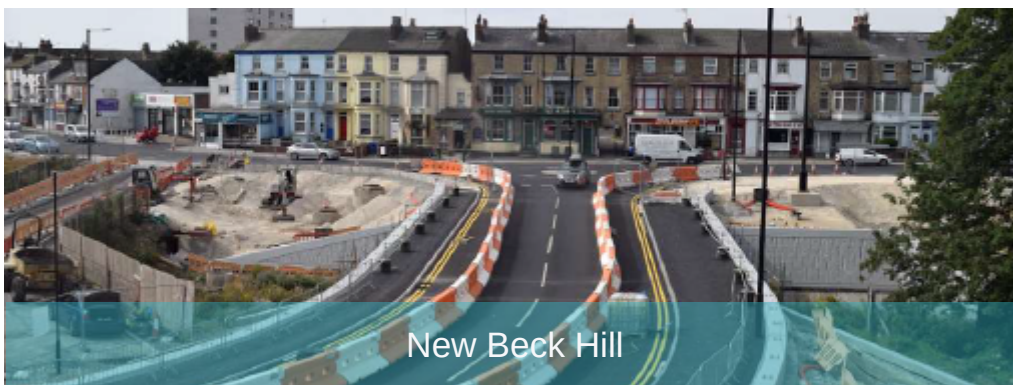

Bridlington ITP(2)

Bridge Street (Before) 2017/04/27 16:07

Bridge Street (After) 2017/04/27 11:18

Manor Street (Before) 2017/04/27 10:29

Manor Street (After) 2017/04/27 11:18

Hilderthorpe Road - Area 5 (Before) 2017/04/27 10:29

Hilderthorpe Road - Area 5 (After) 2017/04/27 13:40

New Beck Hill

Bridlington ITP(2)

Resurfacing

Bridlington ITP(2)

Hilderthorpe Road - Area 2 2018/07/09 15:17

Hilderthorpe Road - Area 1 2018/07/14 15:37

New Road

New Beck Hill - During

New Beck Hill - During 2018/05/01 15:14

Before New Beck Hill Bridge 03/02/2016 13:59

After New Beck Hill Bridge

Bridlington ITP(2)

New Cycleway

Shared use cycleway Hilderthorpe Road
2019/02/11 13:25